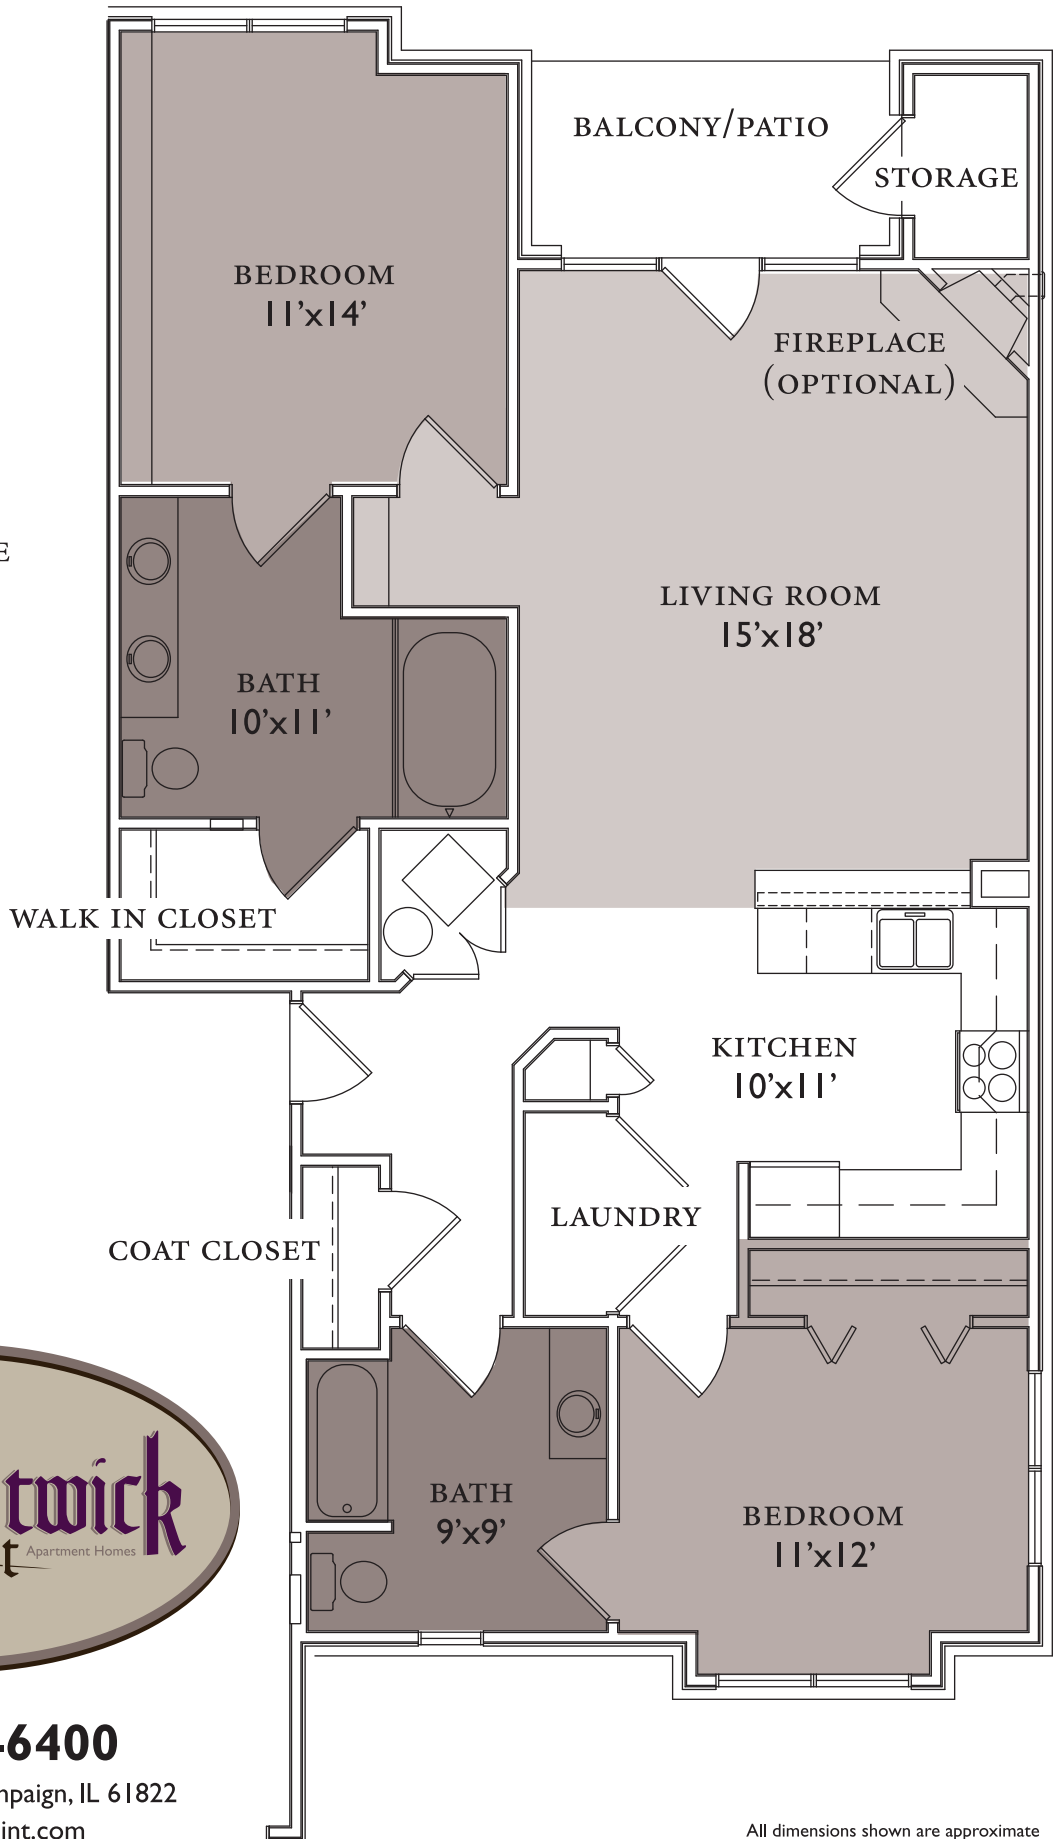

APARTMENT HOME
1120 sq.ft.

(217) 359-6400

706 Inverness Dr. • Champaign, IL 61822

www.prestwickpoint.com

All dimensions shown are approximate